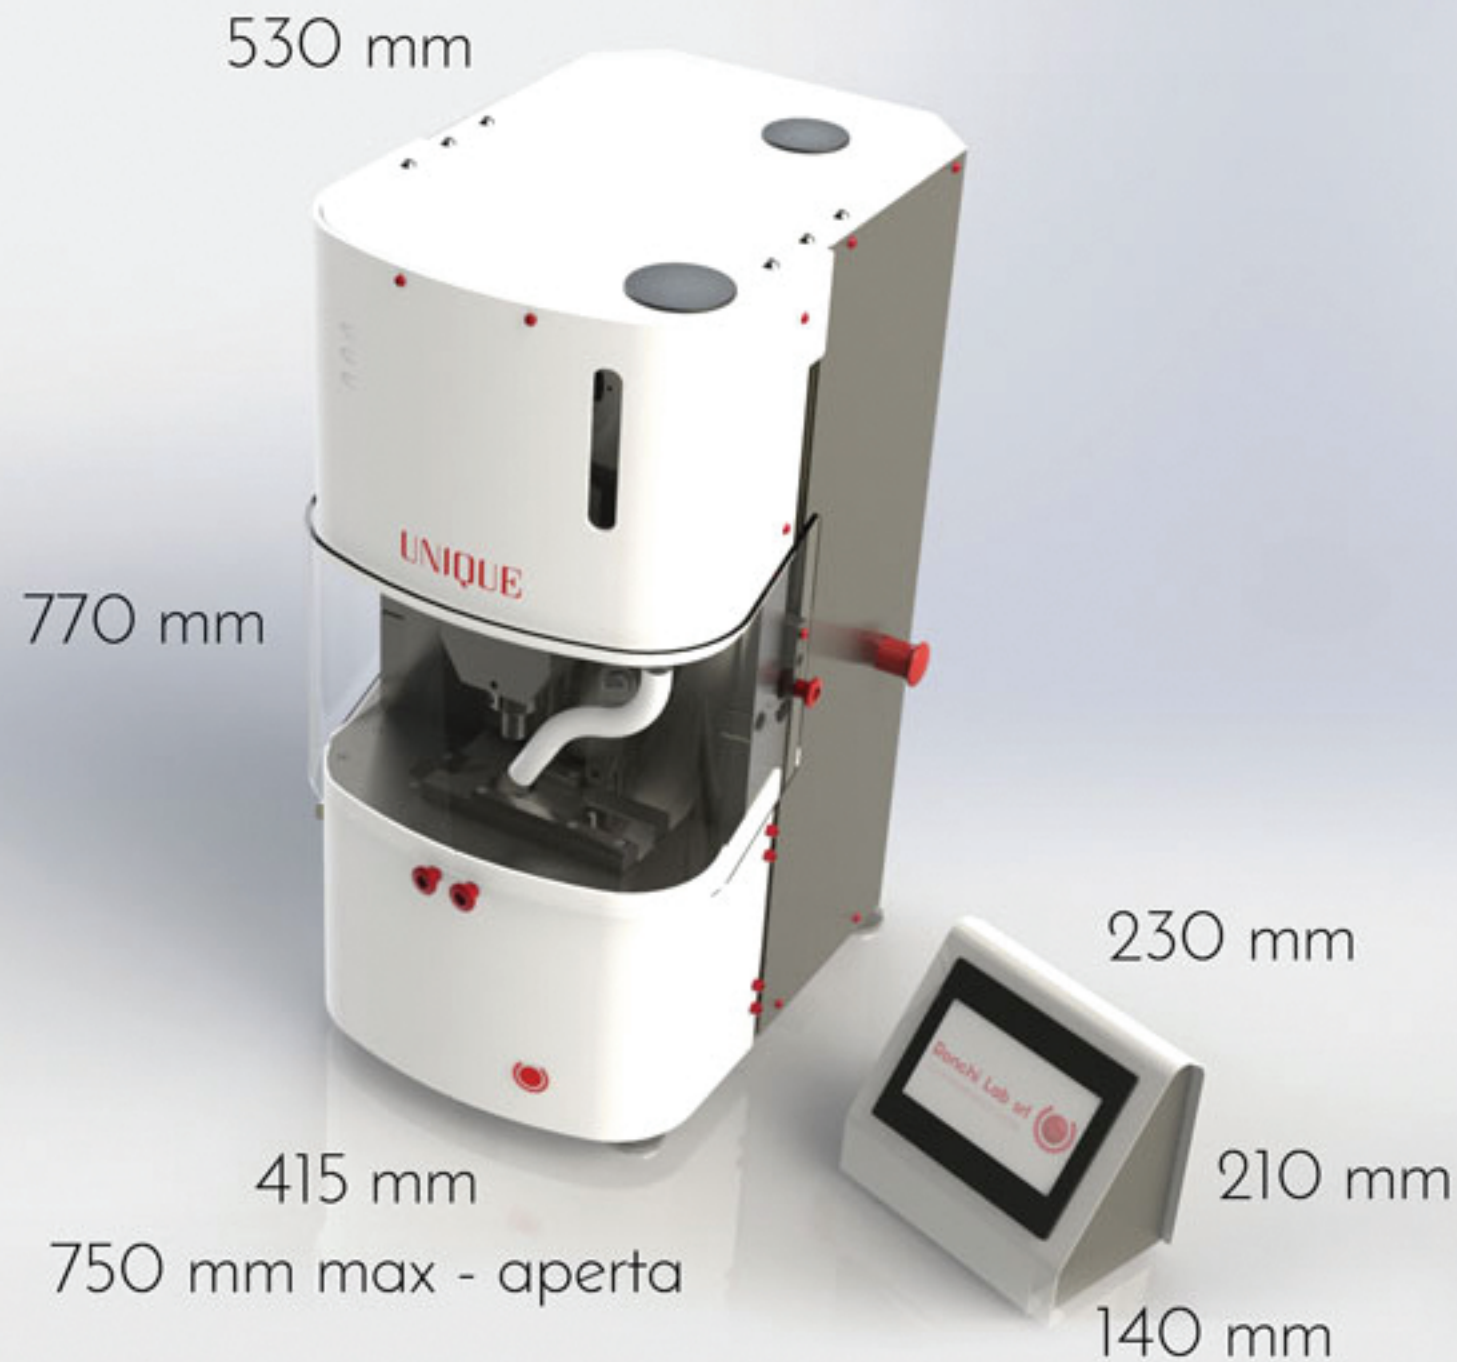

UNIQUE

Monopunzone

Unique 170 kg
Quadro Elettrico 10 kg

info@ronchilab.it

Ronchi Lab srl
SOLID PHARMA SOLUTION